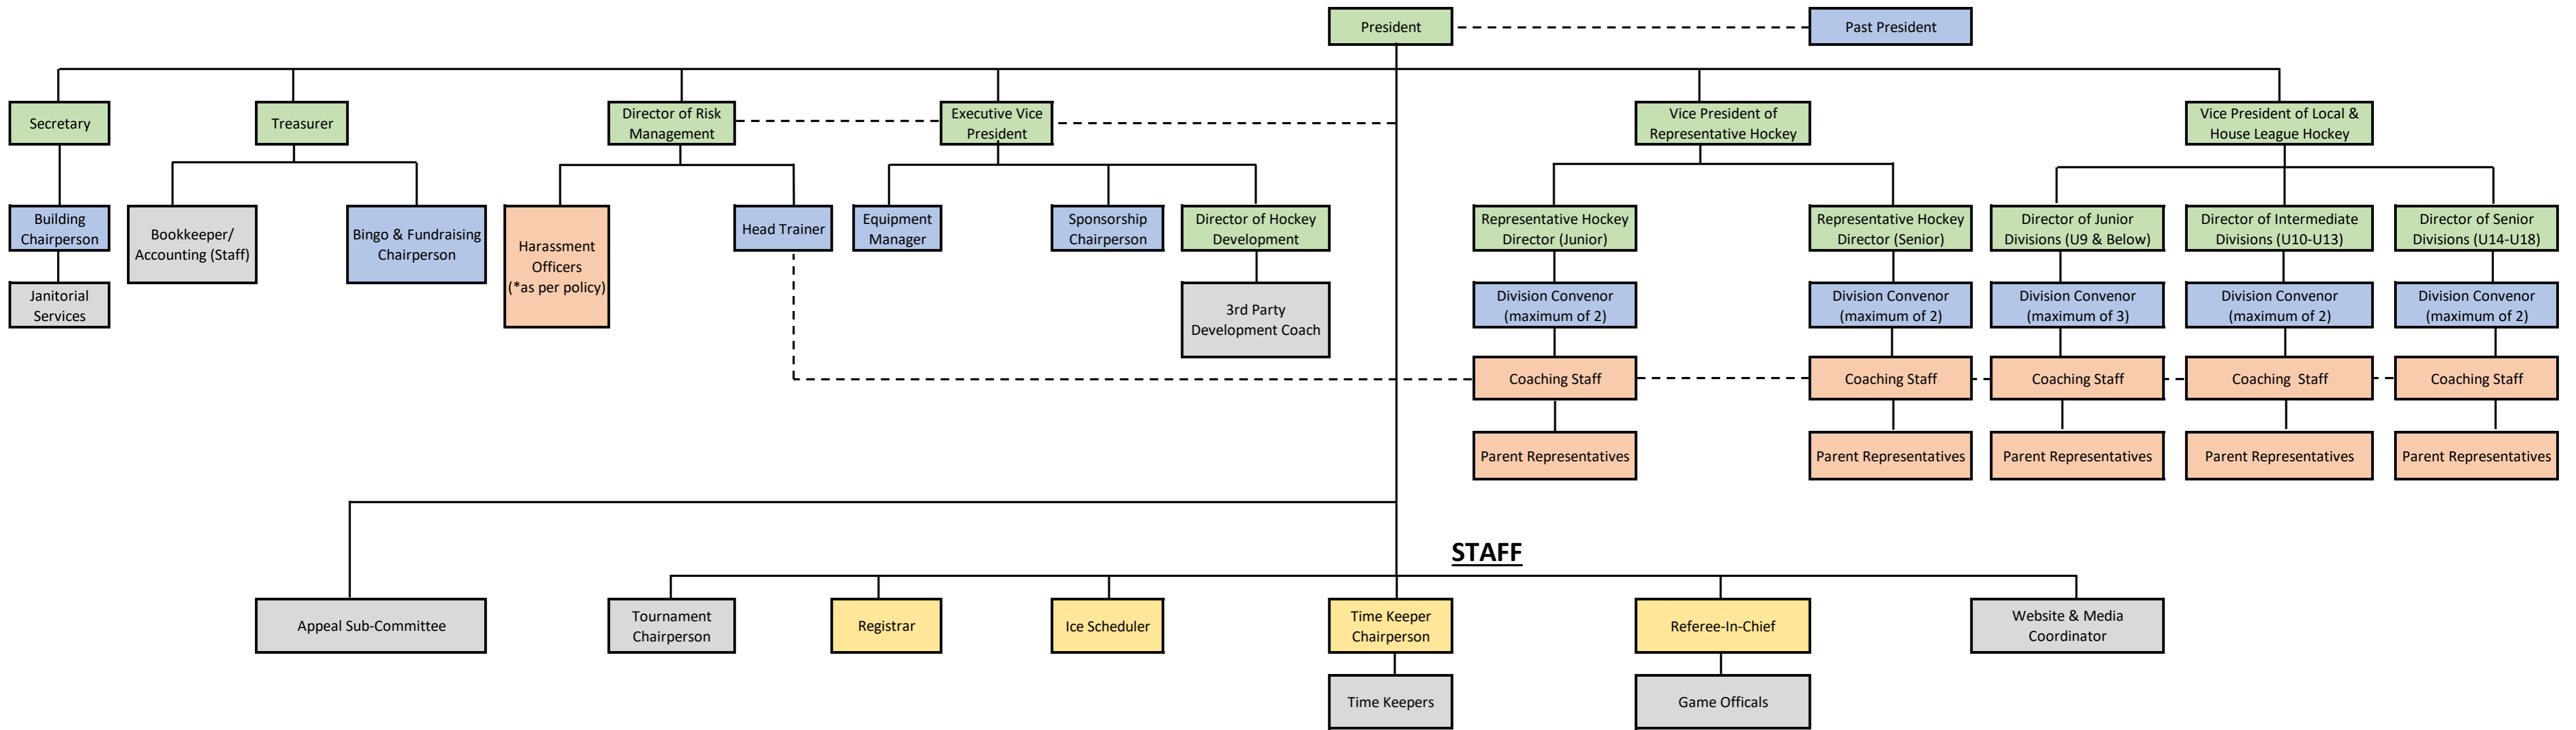

Welland Minor Hockey Association Organizational Chart

*As of April 14 2021

LEGEND